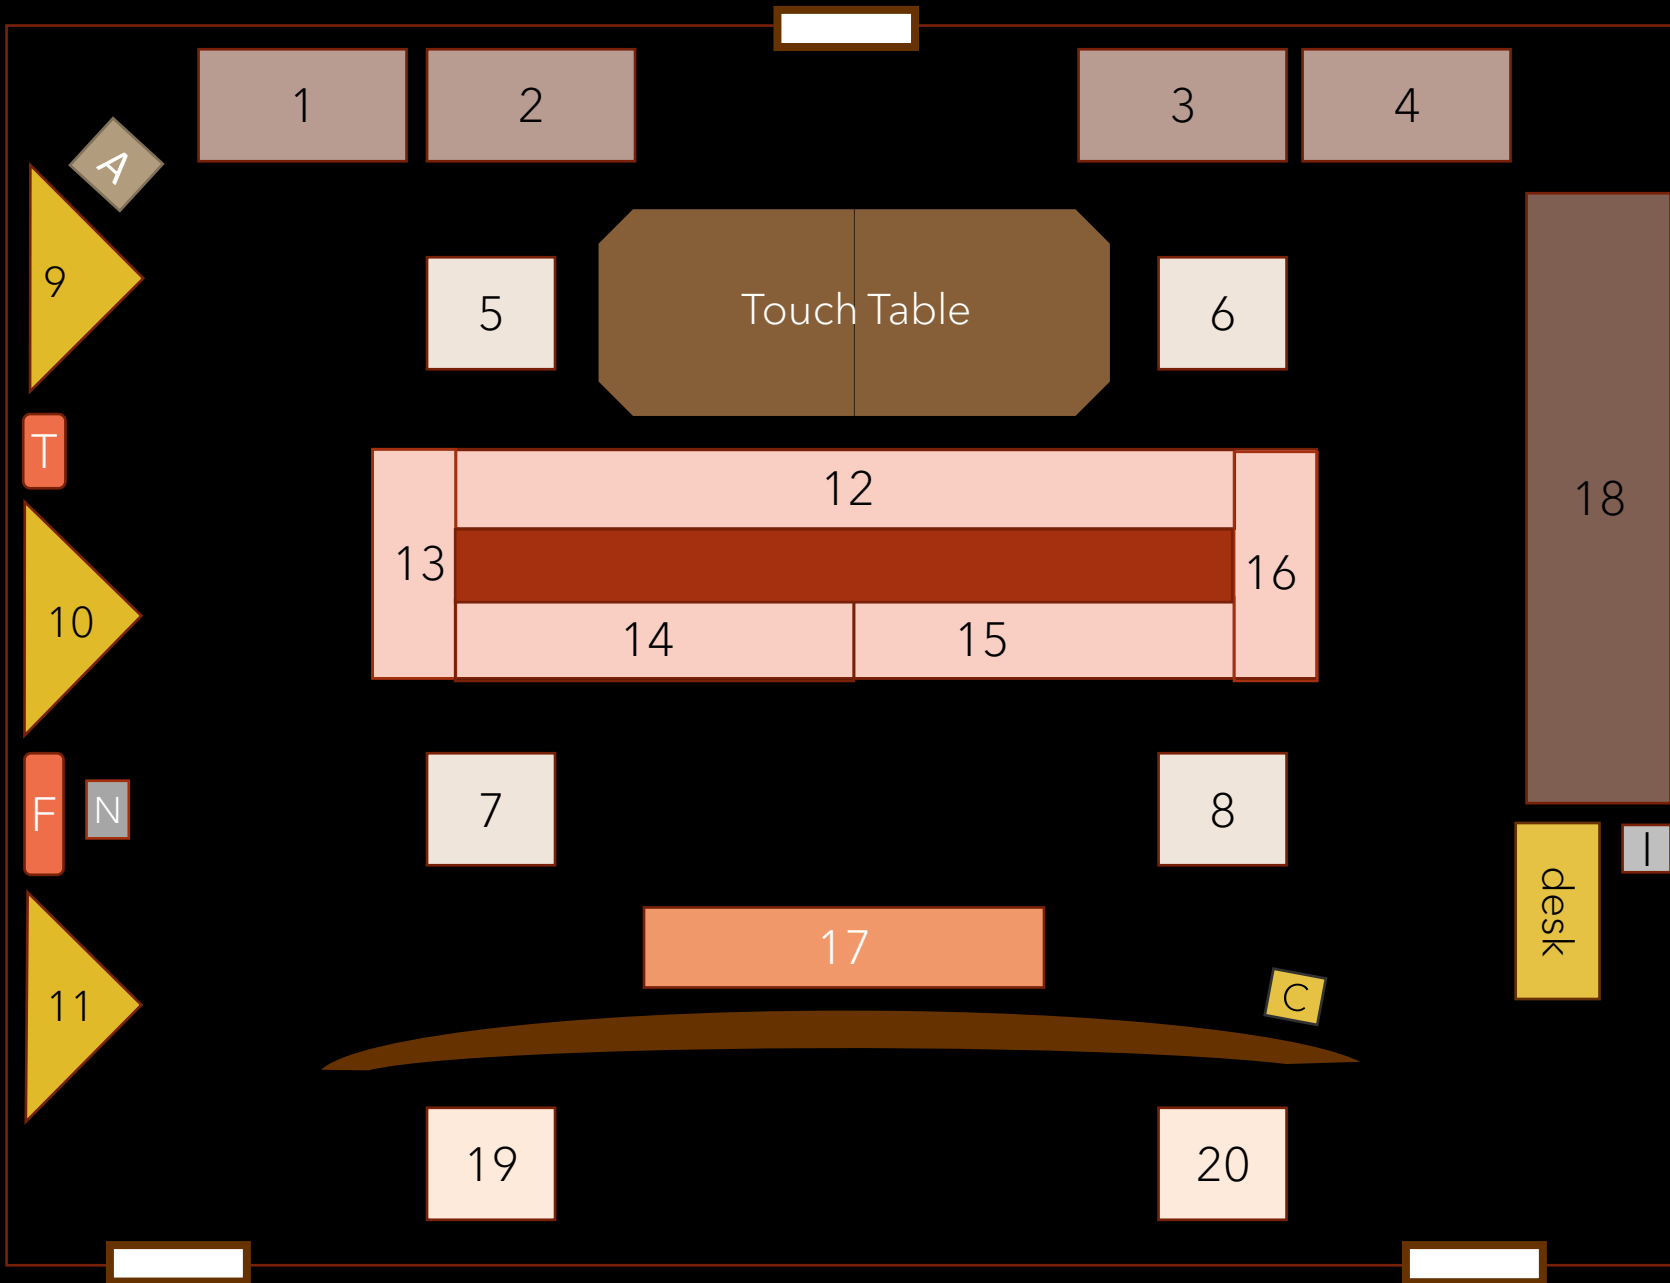

Bruce Dice
MINERALOGICAL MUSEUM
 Visitor Map

1. Copper Minerals
2. Memories of Bruce Dice
3. Sheet Silicates and Platy Minerals
4. Blue Minerals
5. Red and Orange Minerals
6. Green Minerals
7. Rutile and Mineral Intrusions
8. Minerals Transformed (from Raw to Finished)
9. Fossils and Petrified Material
10. Octopus Fossil
11. Diverse Calcite
12. Michigan Minerals
13. Metallic Minerals
14. Fluorescent Minerals
15. Meteorites
16. Arsenates and Sulfides
17. Gold, Jewels, and Jewelry
18. Anthes Collection and Mineral Storage
19. Minerals of the Bible
20. Calvin Colors
21. CFAC (not pictured)
- A. Amethyst Cathedral
- C. Massive Cleavelandite
- F. Fossils of Lebanon
- I. Isometric Minerals
- N. Fossil Nautiloid
- T. Banded Tiger Iron